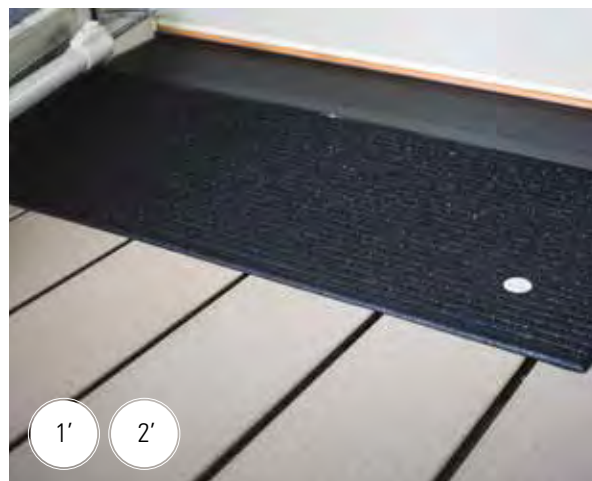

FAST INSTALLATION ON DELIVERY

Singlefold Ramp

Made of lightweight aluminum, the Singlefold Ramp is ideal for at home or on the go with its quick set up and easy-to-carry design.

- Ergonomically-designed handles allow you to carry it anywhere
- Features an extruded slip-resistant tread for superior traction
- Self-adjusting bottom transition plate makes for a smooth change to any surface
- Non-protruding hinge helps protect against pinching and ensures strength and stability
- 800 lbs weight capacity

Threshold Ramp

The Angled Entry Ramp is a free standing threshold solution made of high-strength aluminum that can be set up quickly to allow smooth ground-to-sill transitions.

- Ideal for entryways with doors that swing in and out, uneven surfaces, or single step rises
- Features an extruded slip-resistant tread for superior traction
- Independently adjustable legs with swivel feet allow for vertical adjustment ranging from 1-3/8 to 5-7/8 inches in height
- 700 lbs weight capacity

Angled Entry Mat

The Angled Entry Mat accommodates doorways inside and out, providing a smooth and safe entry or exit.

- Beveled edges allow cross-traffic access
- Made with 100% recycled rubber
- Available in three colors: black, storm gray, and hazelnut brown
- 850 lbs weight capacity