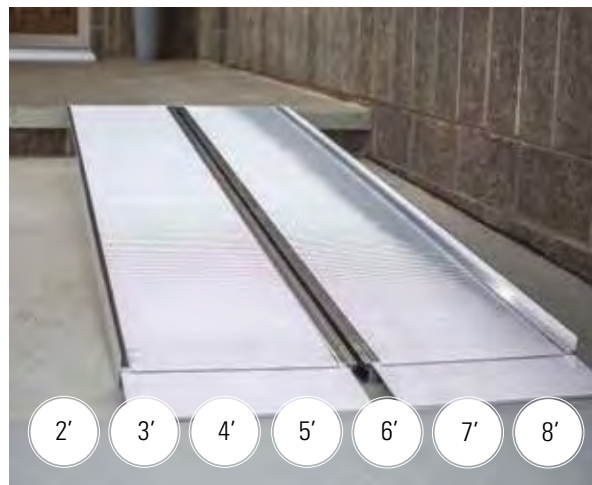

FAST INSTALLATION ON DELIVERY

Singlefold Ramp

Made of lightweight aluminum, the Singlefold Ramp is ideal for at home or on the go with its quick set up and easy-to-carry design.

- Ergonomically-designed handles allow you to carry it anywhere
- Features an extruded slip-resistant tread for superior traction
- Self-adjusting bottom transition plate makes for a smooth change to any surface
- Non-protruding hinge helps protect against pinching and ensures strength and stability
- 800 lbs weight capacity

Threshold Ramp

The Angled Entry Ramp is a free standing threshold solution made of high-strength aluminum that can be set up quickly to allow smooth ground-to-sill transitions.

- Ideal for entryways with doors that swing in and out, uneven surfaces, or single step rises
- Features an extruded slip-resistant tread for superior traction
- Independently adjustable legs with swivel feet allow for vertical adjustment ranging from 1-3/8 to 5-7/8 inches in height
- 700 lbs weight capacity

Angled Entry Mat

The Angled Entry Mat accommodates doorways inside and out, providing a smooth and safe entry or exit.

- Beveled edges allow cross-traffic access
- Made with 100% recycled rubber
- Available in three colors: black, storm gray, and hazelnut brown
- 850 lbs weight capacity