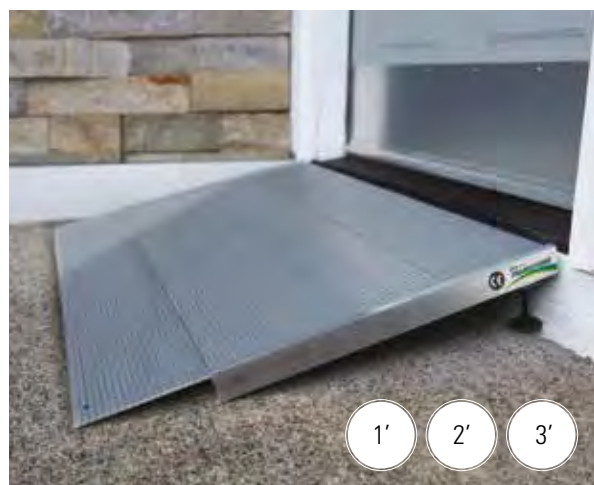

FAST INSTALLATION ON DELIVERY

Singlefold Ramp

Made of lightweight aluminum, the Singlefold Ramp is ideal for at home or on the go with its quick set up and easy-to-carry design.

- Ergonomically-designed handles allow you to carry it anywhere
- Features an extruded slip-resistant tread for superior traction
- Self-adjusting bottom transition plate makes for a smooth change to any surface
- Non-protruding hinge helps protect against pinching and ensures strength and stability
- 800 lbs weight capacity

Threshold Ramp

The Angled Entry Ramp is a free standing threshold solution made of high-strength aluminum that can be set up quickly to allow smooth ground-to-sill transitions.

- Ideal for entryways with doors that swing in and out, uneven surfaces, or single step rises
- Features an extruded slip-resistant tread for superior traction
- Independently adjustable legs with swivel feet allow for vertical adjustment ranging from 1-3/8 to 5-7/8 inches in height
- 700 lbs weight capacity

Angled Entry Mat

The Angled Entry Mat accommodates doorways inside and out, providing a smooth and safe entry or exit.

- Beveled edges allow cross-traffic access
- Made with 100% recycled rubber
- Available in three colors: black, storm gray, and hazelnut brown
- 850 lbs weight capacity