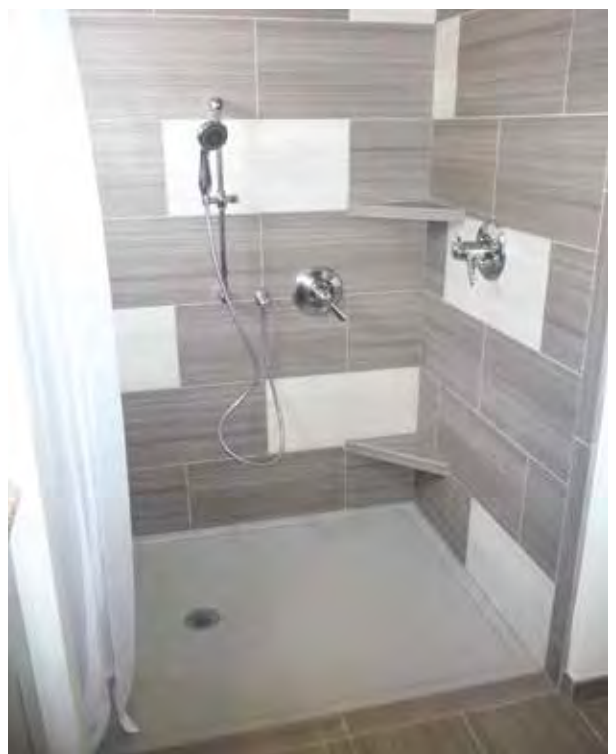

Euro Style Showers

Euro Style Showers feature an open concept floor plan with a Zero Threshold that is level with the bathroom floor. This creates a bigger bathroom and shower with custom features. Many contractors will install a shower on top of your existing floor which creates a step or barrier. After many years of experience, we have developed 2 options, our Onyx Solid Surface shower base, and our Custom Tile shower base. Both options have a Zero Threshold.

Our Euro Style showers can include a glass door or curtain as well as many other custom features. Call for your free evaluation.

43% of homeowners are choosing to forgo a tub in their bathroom.

– According to Houzz