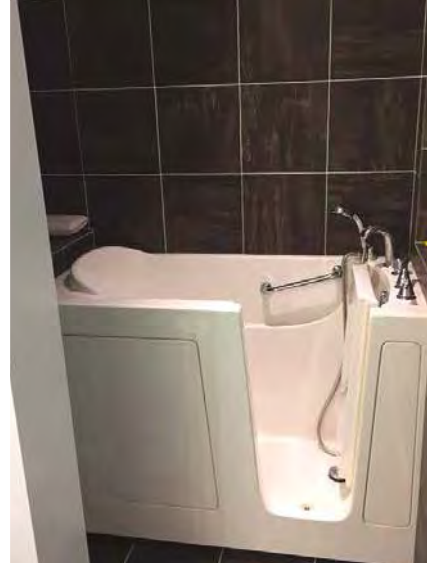

WE ARE LICENSED CONTRACTORS!