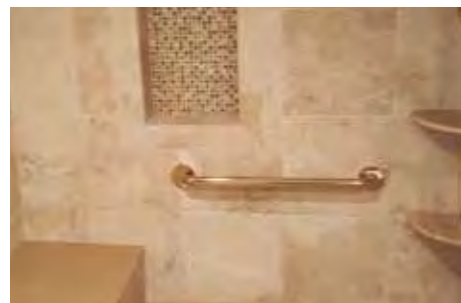

## Custom Bathroom Remodeling

Custom Bathroom remodeling includes everything from doors, to floors, to showers, tubs, walk in tubs, walk in shower, custom vanities, and beautiful accents. We also provide and install professional grade plumbing, shower and tub valves, sinks, and countertops. With our Custom Remodeling, you can create the home of your dreams.

# WALK-IN SHOWERS

## Walk-In Showers

Walk In Showers are larger and easier to use with custom finishes and features including no maintenance shower bases and walls. Our low threshold shower bases are convenient and offer many different sizes to fit your home.

## Options

- Shower Base: Onyx, Custom Tile
- Shower Walls: Onyx, Custom Tile
- Shower Seats
- Shower Heads and Hand Helds
- Doors & Enclosures: Frameless
- Handrails/Grab Bars
- Sink and Vanity
- Toilet and Bidet